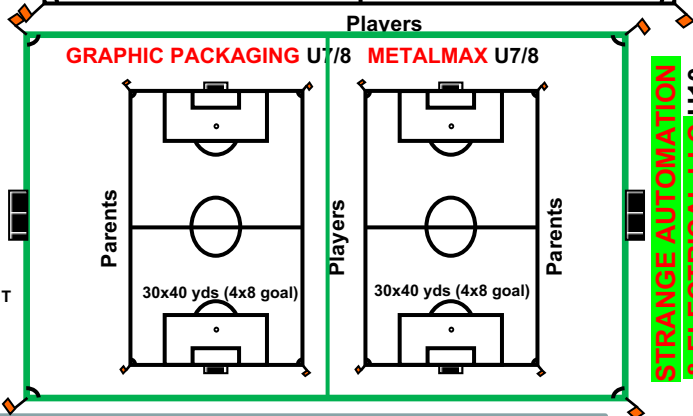

Players

**SLIM CHICKENS U7/8**

**GRAPHIC PACKAGING U7/8**

**METALMAX U7/8**

STRANGE AUTOMATION & ELECTRICAL LLC U10

Parents

**U5/6**

**Arklatex Pediatrics**

20x30 yds (4x6 goal)

Players

Players

20x30 yds (4x6 goal)

Parents

Parents

**LAVENDER THORNE**

**M&M MILLING**